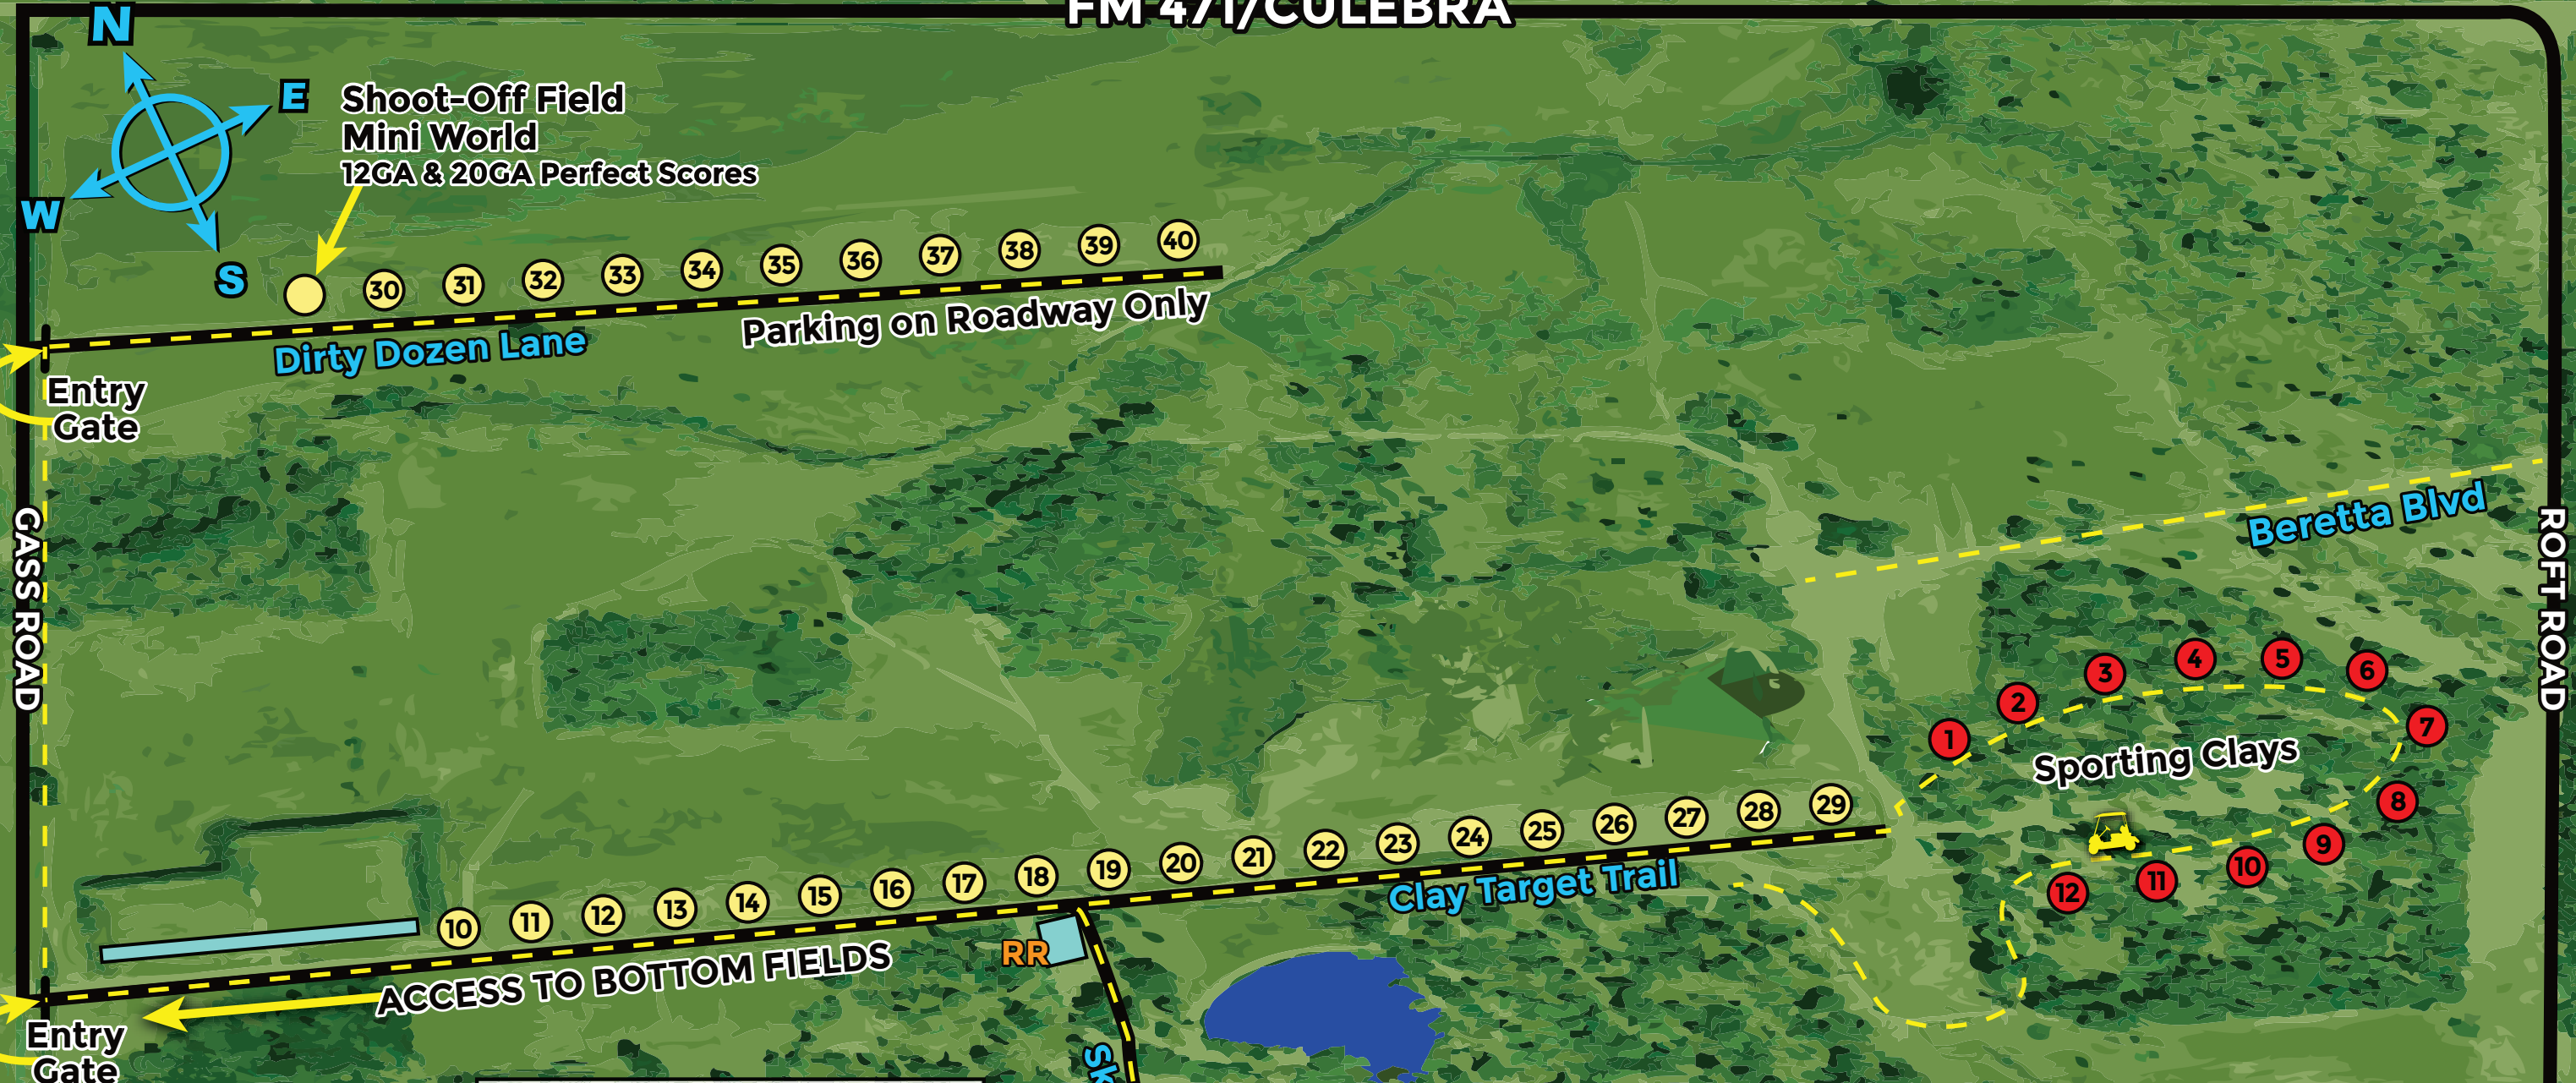

FM 471/CULEBRA

LEGEND

- A/G** Ammo Bldg/Gun Storage
- C** Clubhouse/Food Service
- R** Registration
- HOF** Hall of Fame Museum
- MM** Mini Mall
- HQ** Headquarters
- D** Dump Station
- RR** Restrooms
- SB** Scoreboard
- +** First Aid
- Vendor Row
- Facility Buildings
- Skeet Fields
- Sporting Clays Field
- \$** ATM
- - -** Golf Cart Only
- Auto Only
- - -** Auto & Cart Access

GENERAL INFORMATION

NATIONAL SHOOTING COMPLEX
5931 ROFT ROAD, SAN ANTONIO, TX 78253
210-688-3371 (PHONE) 210-688-9269 (FAX)
210-688-2542 (PRO SHOP PHONE)
FOR AN EMERGENCY . . . DIAL 911

FIRE
District Two Fire/Rescue Station.....210-679-7051

POLICE
Bexar County Sheriff's Dept.....210-335-6000

MEDICAL
Acadian Ambulance210-472-2144
Baptist Hospital ER (151/Westover Hills).....210-572-0911
Baptist Hospital (1604/Hausman)210-572-8885
Christus Santa Rosa ER (Westover Hills).....210-703-8500
Complete Urgent Care210-520-3737
Texas Med Clinic (Alamo Ranch)210-476-5577
University Hospital ER210-743-0024

ANIMAL CARE
Mercy Animal Critical Care.....210-684-2105

CAR RENTAL
Enterprise Rent-a-Car210-520-2897
National Car Rental210-824-1841
Yellow Cab210-222-2222

LOCK SERVICE
Alert Locksmith.....210-523-5577
Pop-A-Lock210-637-0303